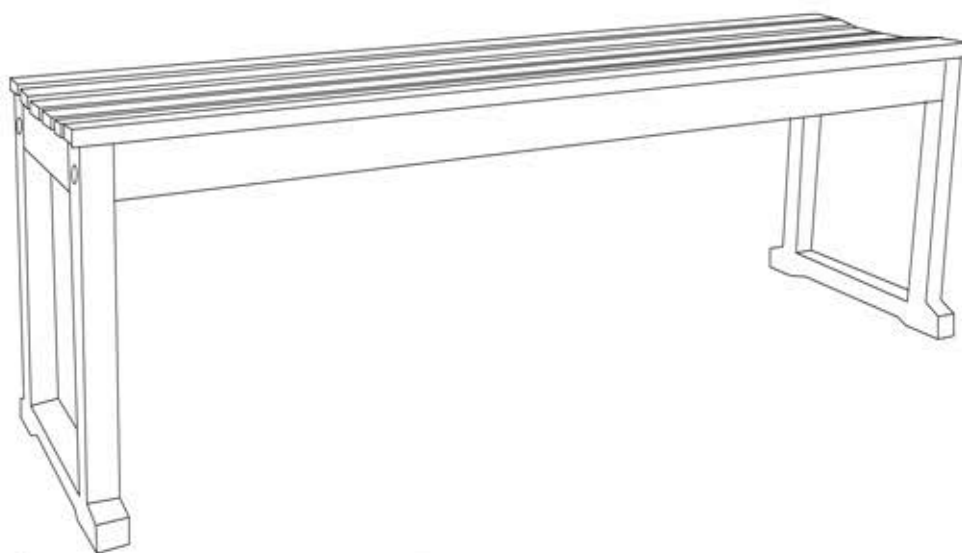

# ASSEMBLING INSTRUCTION STOOL, TEAK, LONG SLAT

A 45 X Ø 14 mm

4 PCS

B Insex Key 5 mm

1 PC