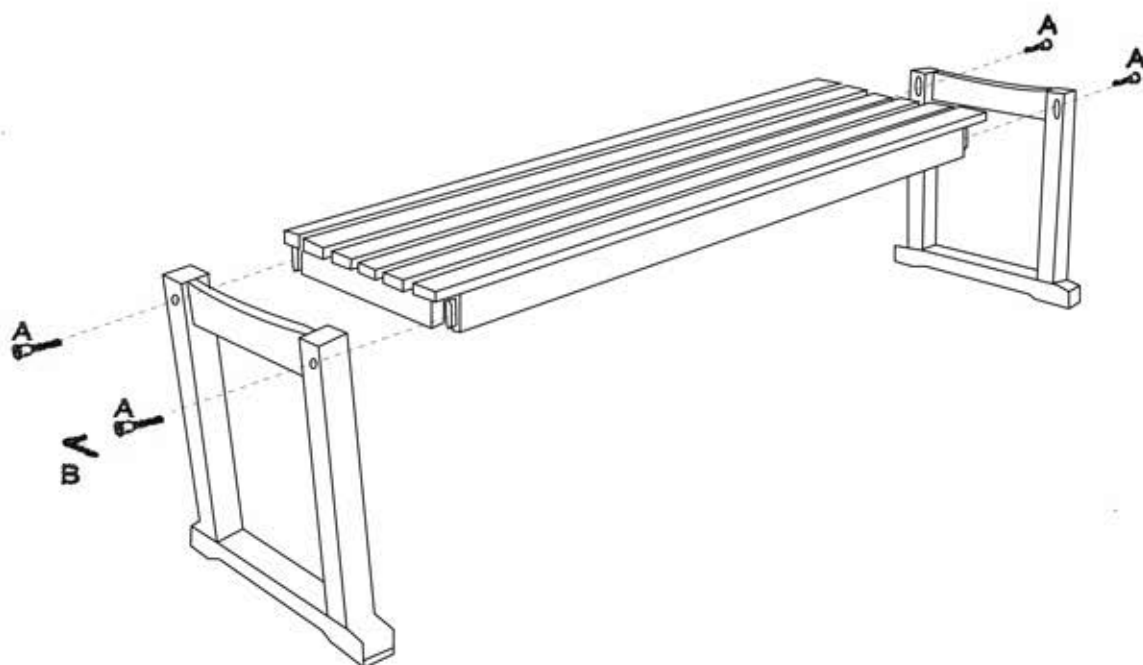

# ASSEMBLING INSTRUCTION STOOL, TEAK, LONG SLAT

A 45 X Ø 14 mm

4 PCS

B Insex Key 5 mm

1 PC